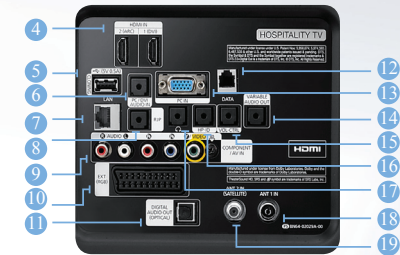

Connectors

1. CI SLOT	6. PC/AUDIO IN	11. DIGITAL AUDIO OUT(OPTICAL)	16. HEADPHONE ID
2. HDMI IN 3	7. RJ45(LAN)	12. RJ45	17. HEADPHONE OUT
3. USB	8. RJP	13. PC IN	18. ANT 1 IN
4. HDMI IN - 2(ARC)/1(DVI)	9. COMPONENT / AV IN	14. VARIABLE AUDIO OUT VOLUME CONTROL	19. ANT 2 IN (SATELLITE)
5. USB	10. SCART	15. VOLUME CONTROL	

A 32"(738.3mm)	B 32"(500.6mm)	C 32"(444.9mm)
40"(927.6mm)	40"(607mm)	40"(551mm)
46"(1,059.8mm)	46"(681.2mm)	46"(625.6mm)