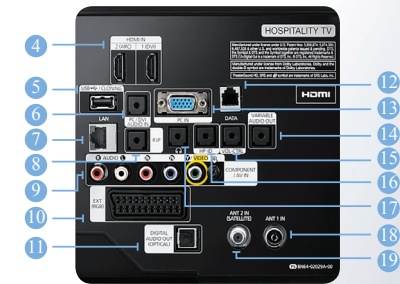

Connectors

1. CI SLOT	6. PC/AUDIO IN	11. DIGITAL AUDIO OUT(OPTICAL)	16. HEADPHONE ID
2. HDMI IN 3	7. RJ45(LAN)	12. RJ45	17. HEADPHONE OUT
3. USB	8. RJP	13. PC IN	18. ANT 1 IN
4. HDMI IN - 2(ARC)/1(DVI)	9. COMPONENT / AV IN	14. VARIABLE AUDIO OUT VOLUME CONTROL	19. ANT 2 IN (SATELLITE)
5. USB	10. SCART	15. VOLUME CONTROL	

A 32"(738.3mm)	B 32"(500.6mm)	C 32"(444.9mm)
40"(927.6mm)	40"(607mm)	40"(551mm)
46"(1,059.8mm)	46"(681.2mm)	46"(625.6mm)