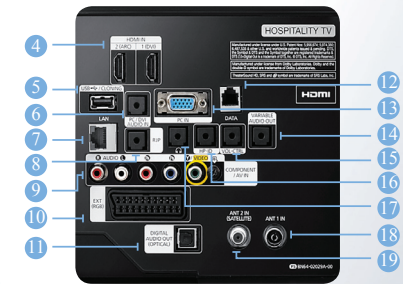

Connectors

1. CI SLOT	6. PC/AUDIO IN	11. DIGITAL AUDIO OUT(OPTICAL)	16. HEADPHONE ID
2. HDMI IN 3	7. RJ45(LAN)	12. RJ45	17. HEADPHONE OUT
3. USB	8. RJP	13. PC IN	18. ANT 1 IN
4. HDMI IN - 2(ARC)/1(DVI)	9. COMPONENT / AV IN	14. VARIABLE AUDIO OUT VOLUME CONTROL	19. ANT 2 IN (SATELLITE)
5. USB	10. SCART	15. VOLUME CONTROL	

A 32"(738.3mm)	B 32"(500.6mm)	C 32"(444.9mm)
40"(927.6mm)	40"(607mm)	40"(551mm)
46"(1,059.8mm)	46"(681.2mm)	46"(625.6mm)

A 32"(269.2mm)	B 32"(200mm)	C 32"(269.2mm)
40"(363.8mm)	40"(200mm)	40"(363.8mm)
46"(329.9mm)	46"(400mm)	46"(329.9mm)