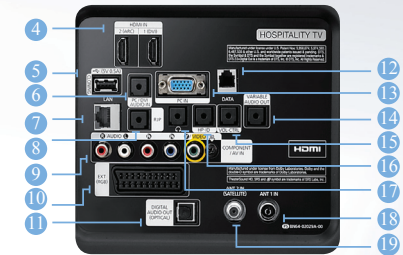

Connectors

1. CI SLOT	6. PC/AUDIO IN	11. DIGITAL AUDIO OUT(OPTICAL)	16. HEADPHONE ID
2. HDMI IN 3	7. RJ45(LAN)	12. RJ45	17. HEADPHONE OUT
3. USB	8. RJP	13. PC IN	18. ANT 1 IN
4. HDMI IN - 2(ARC)/1(DVI)	9. COMPONENT / AV IN	14. VARIABLE AUDIO OUT VOLUME CONTROL	19. ANT 2 IN (SATELLITE)
5. USB	10. SCART	15. VOLUME CONTROL	

A 32"(738.3mm)	B 32"(500.6mm)	C 32"(444.9mm)
40"(927.6mm)	40"(607mm)	40"(551mm)
46"(1,059.8mm)	46"(681.2mm)	46"(625.6mm)

A 32"(269.2mm)	B 32"(200mm)	C 32"(269.2mm)
40"(363.8mm)	40"(200mm)	40"(363.8mm)
46"(329.9mm)	46"(400mm)	46"(329.9mm)