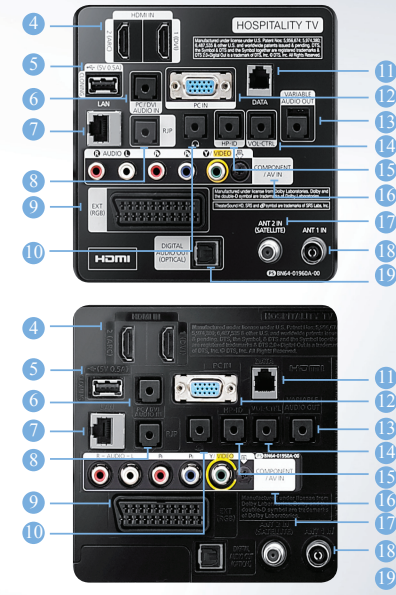

Connectors

1. CI SLOT	6. PC/AUDIO IN	11. RJ12	16. COMPONENT / AV IN
2. HDMI IN 3	7. RJ45(LAN)	12. PC IN	17. ANT2 IN(SATELLITE)
3. USB	8. RJP	13. VARIABLE AUDIO OUT VOLUME CONTROL	18. ANT1 IN
4. HDMI IN - 2(ARC)/1(DVI)	9. SCART	14. VOLUME CONTROL	19. DIGITAL AUDIO OUT(OPTICAL)
5. USB	10. HEADPHONE OUT	15. HEADPHONE ID